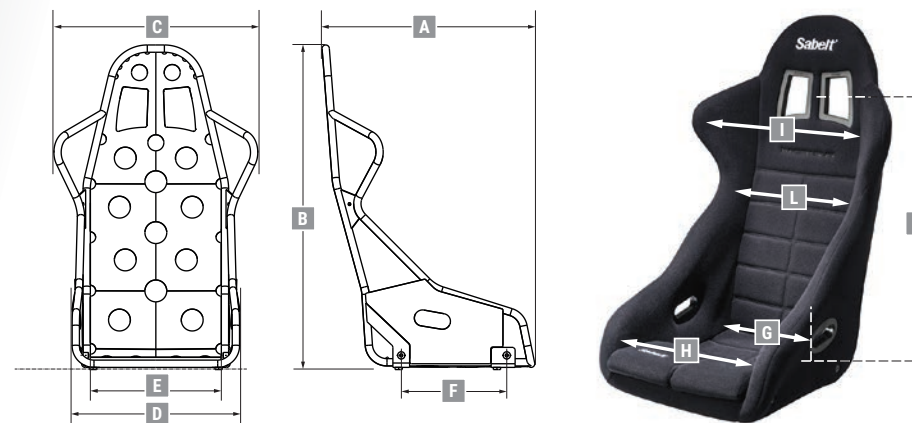

RACER DUO

RACER DUO	
SHELL DIMENSIONS (mm)	
A	463
B	890
C	582
D	489
E	422
F	290
⊕	10,0
INTERNAL SEAT DIMENSIONS (mm)	
G	324
H	377
I	509
L	374
M	-
N	637
⊕	12,0

SPARES AND ACCESSORIES

KIT KP

MANUFACTURER: SABELT
MODEL: RACER DUO
HOM. NO: CS.387.17
FIA STANDARD: 8855-1999

SIZE L

RACER DUO

RFSERACERN

FIXING BRACKETS

F1

F2